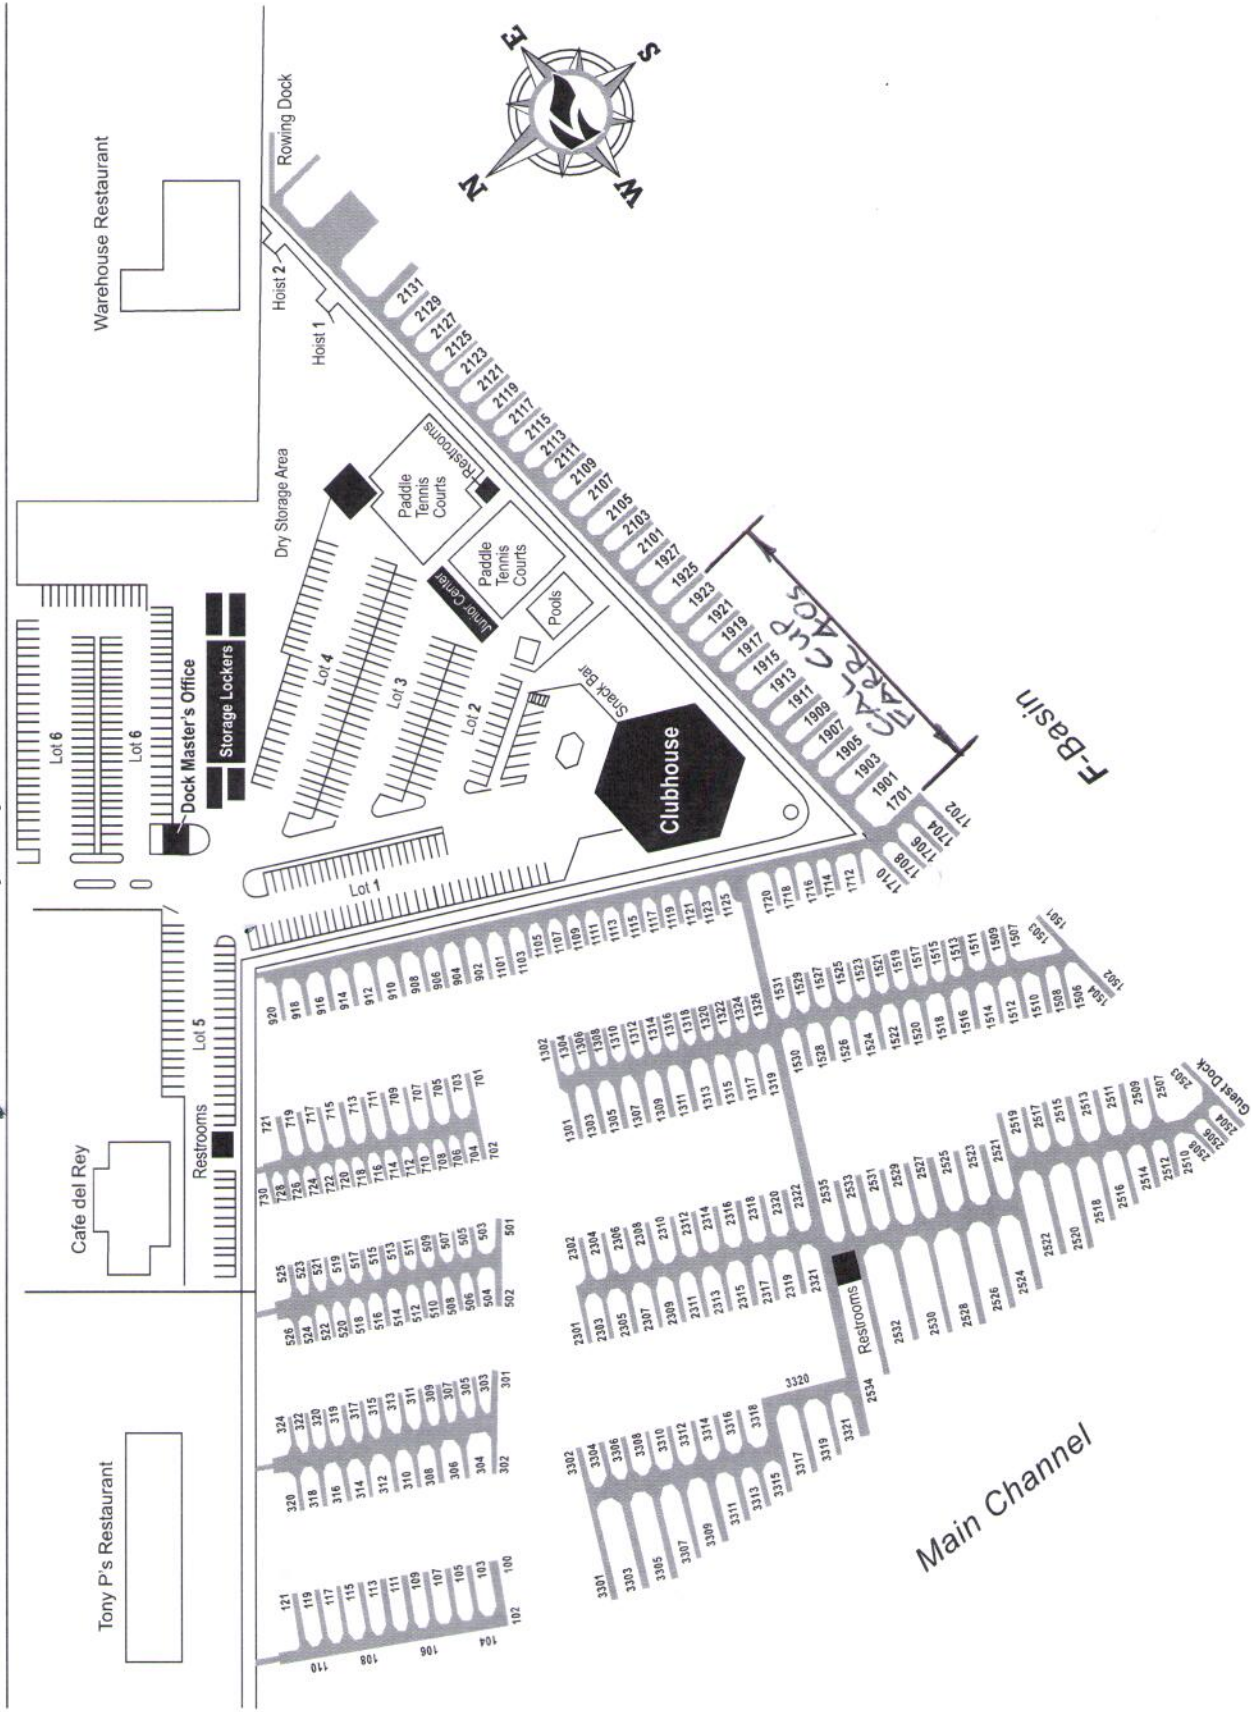

Admiralty Way

Tony P's Restaurant

Cafe del Rey

Warehouse Restaurant

Dock Master's Office

Storage Lockers

Rowing Dock

Dry Storage Area

Paddle Tennis Courts

Junior Center

Paddle Tennis Courts

Pools

Snack Bar

Clubhouse

F-Basin

Main Channel

Guest Dock

Lot 6

Lot 6

Restrooms

Lot 4

Lot 3

Lot 2

Lot 1

Restrooms

Restrooms

Hoist 2

Hoist 1

Lot 6

Lot 6

Restrooms

Lot 4